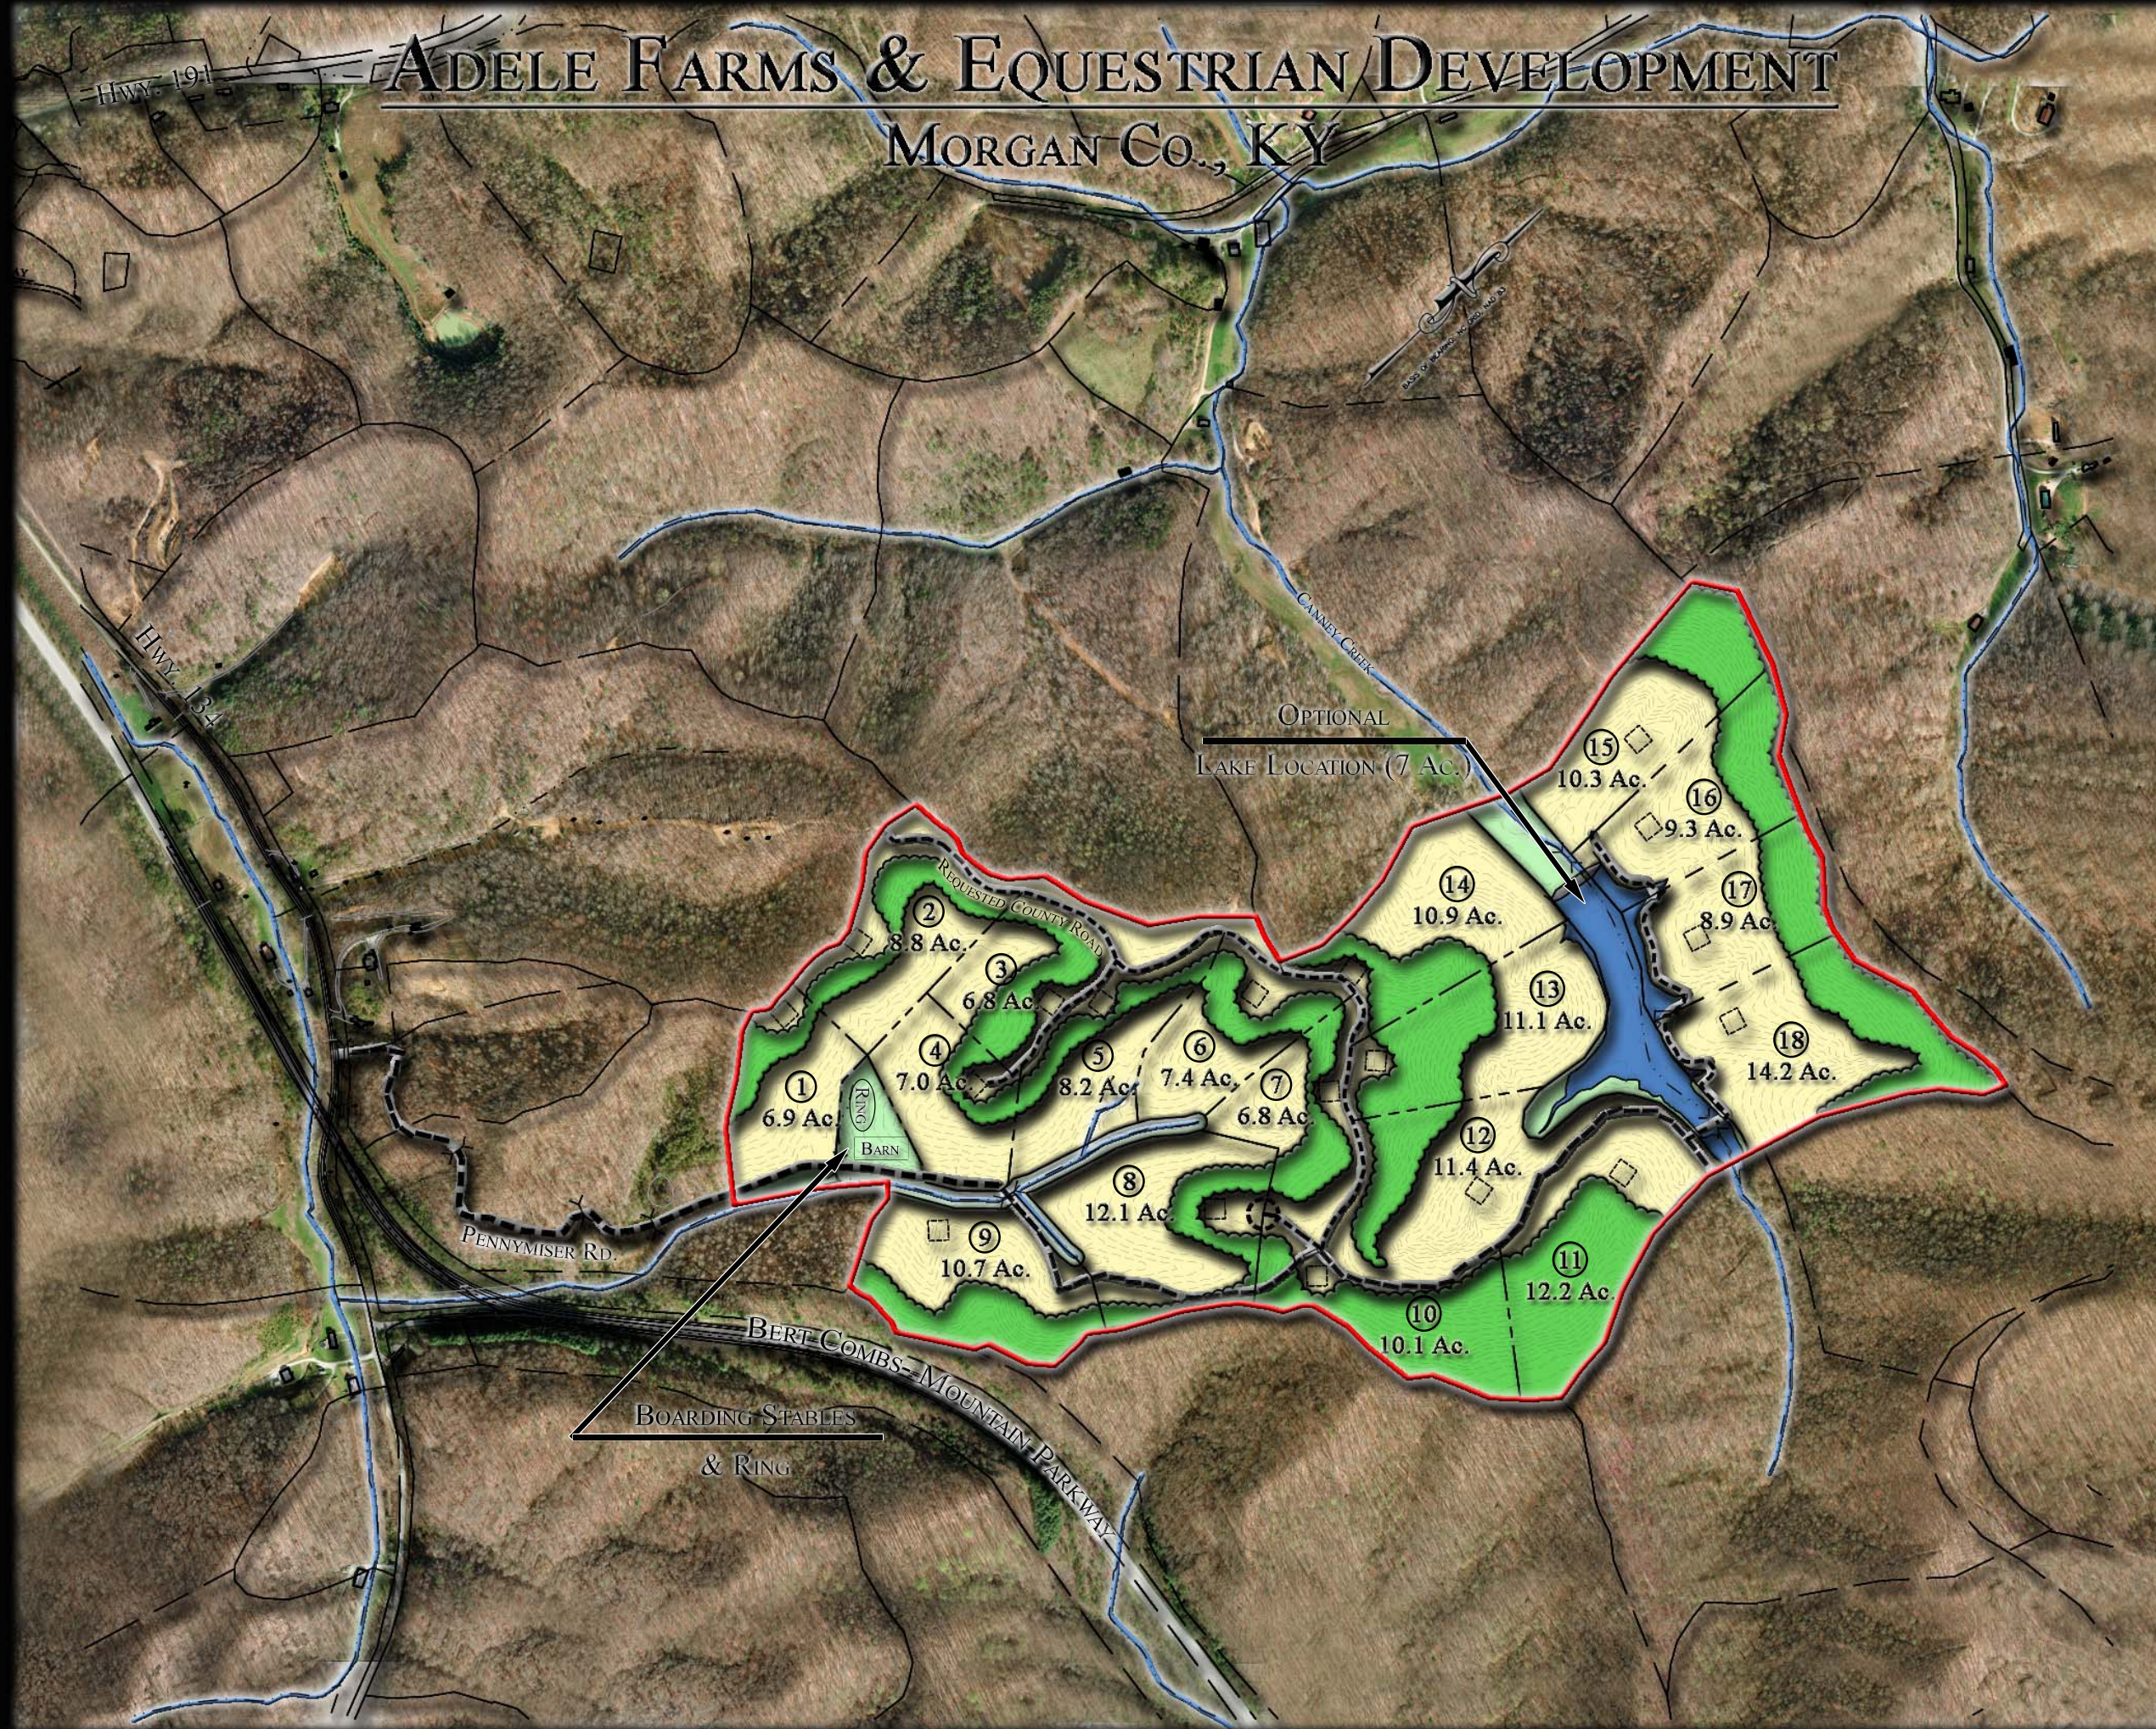

ADELE FARMS & EQUESTRIAN DEVELOPMENT

MORGAN CO., KY

VICINITY MAP
(1"=3000')

DEVELOPMENT DATA:

TOTAL SITE AREA:	196 ACRES
NUMBER OF LOTS:	18 LOTS
MIN. LOT SIZE:	6.8 ACRES
MAX. LOT SIZE:	14.2 ACRES